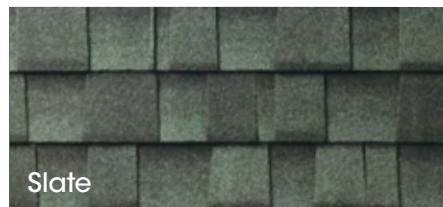

Barkwood

Charcoal

Shakewood

Slate

Weathered Wood

## Dual Shadow Colors

Barkwood

Charcoal

Pewter Gray

Shakewood

Slate

Weathered Wood

<sup>1</sup>25-year StainGuard Plus™ Algae Protection Limited Warranty against blue-green algae discoloration is available only on products sold in packages bearing the StainGuard Plus™ logo. See *GAF Shingle & Accessory Limited Warranty* for complete coverage and restrictions..