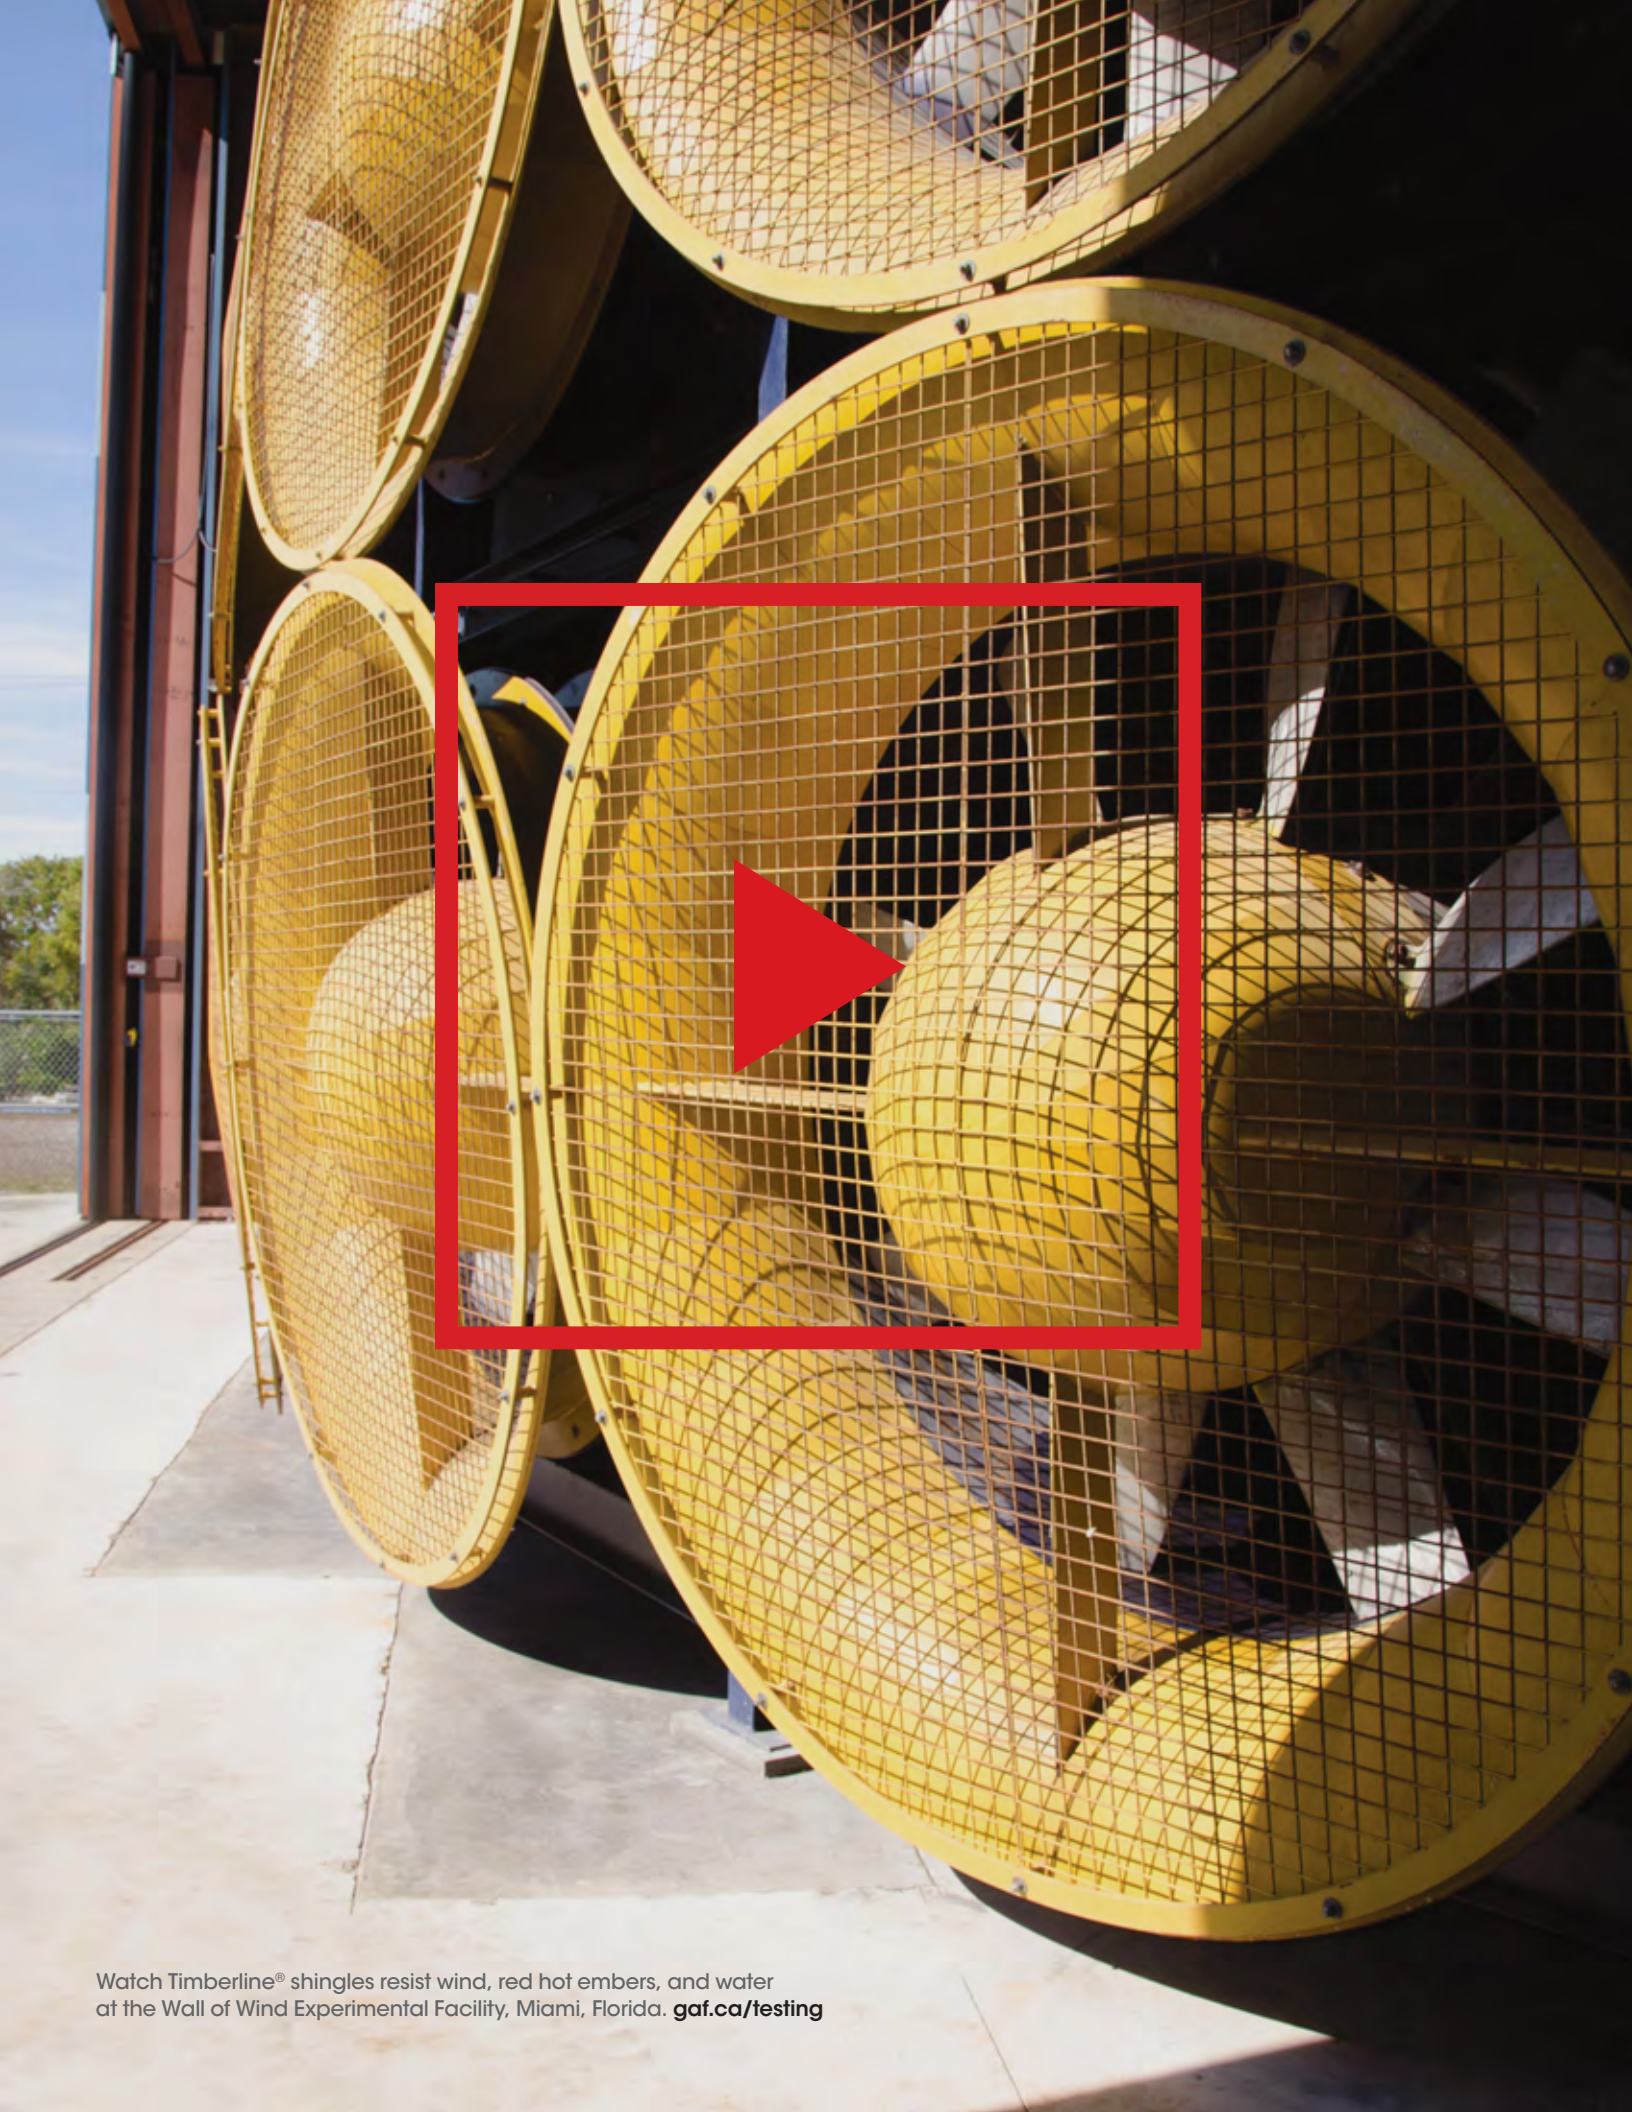

Watch Timberline® shingles resist wind, red hot embers, and water at the Wall of Wind Experimental Facility, Miami, Florida. gaf.ca/testing