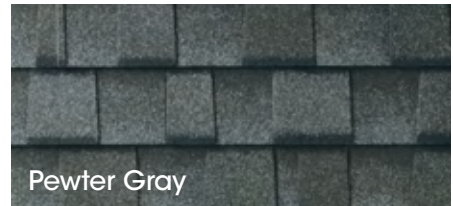

Barkwood

Charcoal

Shakewood

Slate

Weathered Wood

## Dual Shadow Colors

Barkwood

Charcoal

Pewter Gray

Shakewood

Slate

Weathered Wood

<sup>1</sup>25-year StainGuard Plus™ Algae Protection Limited Warranty against blue-green algae discoloration is available only on products sold in packages bearing the StainGuard Plus™ logo. See *GAF Shingle & Accessory Limited Warranty* for complete coverage and restrictions..